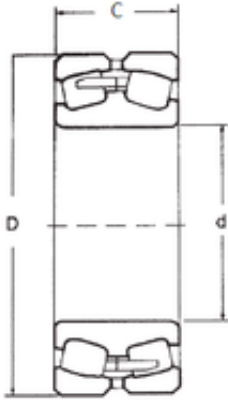

Likao Bearing Co., Ltd.

140 mm x 300 mm x 102 mm FBJ 22328
spherical roller bearings

Bearing No. 22328

Size	140x300x102 mm
Bore Diameter	140 mm
Outer Diameter	300 mm
Width	102 mm
d	140 mm
D	300 mm
B	102 mm
C	102 mm
Weight	34,84 Kg
Basic dynamic load rating (C)	907,5 kN
Basic static load rating (C0)	1340 kN
(Grease) Lubrication Speed	900 r/min

22328 Bearing 2D drawings and 3D CAD models