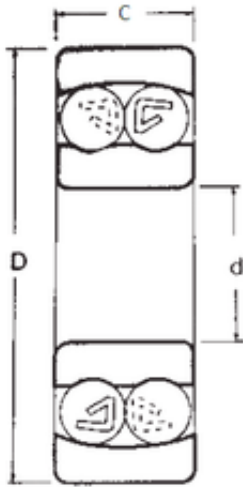

# Likao Bearing Co., Ltd.

25 mm x 52 mm x 15 mm FBJ 1205 self aligning ball bearings

Bearing No. 1205

Size	25x52x15 mm
Bore Diameter	25 mm
Outer Diameter	52 mm
Width	15 mm
d	25 mm
D	52 mm
B	15 mm
C	15 mm
Weight	0,141 Kg
Basic dynamic load rating (C)	12,1 kN
Basic static load rating (C0)	3,3 kN
(Grease) Lubrication Speed	12000 r/min

1205 Bearing 2D drawings and 3D CAD models