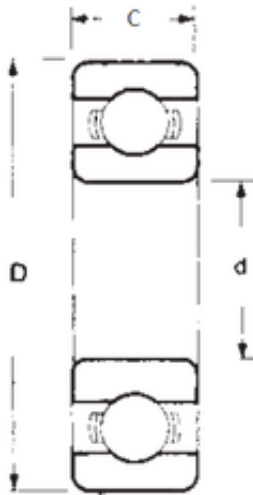

Likao Bearing Co., Ltd.

19.05 mm x 44,45 mm x 12,7 mm FBJ 1635 deep groove ball bearings

Bearing No. 1635

Size	19.05x44.45x12.7 mm
Bore Diameter	19.05 mm
Outer Diameter	44,45 mm
Width	12,7 mm
d	19.05 mm
D	44,45 mm
B	12,7 mm
C	12,7 mm
Weight	0,085 Kg
Basic dynamic load rating (C)	738 kN

1635 Bearing 2D drawings and 3D CAD models