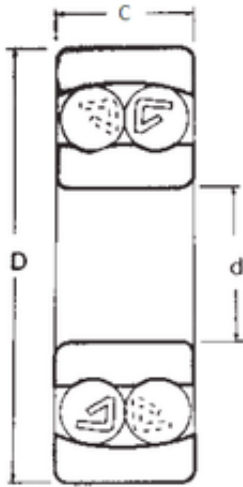

Likao Bearing Co., Ltd.

35 mm x 72 mm x 23 mm FBJ 2207 self aligning ball bearings

Bearing No. 2207

Size	35x72x23 mm
Bore Diameter	35 mm
Outer Diameter	72 mm
Width	23 mm
d	35 mm
D	72 mm
B	23 mm
C	23 mm
Weight	0,403 Kg
Basic dynamic load rating (C)	21,6 kN
Basic static load rating (C0)	6,6 kN
(Grease) Lubrication Speed	8500 r/min

2207 Bearing 2D drawings and 3D CAD models