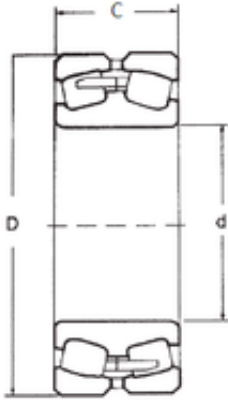

## 150 mm x 320 mm x 108 mm FBJ 22330 spherical roller bearings

Bearing No. 22330

Size	150x320x108 mm
Bore Diameter	150 mm
Outer Diameter	320 mm
Width	108 mm
d	150 mm
D	320 mm
B	108 mm
C	108 mm
Weight	43,6 Kg
Basic dynamic load rating (C)	1230 kN
Basic static load rating (C0)	1600 kN
(Grease) Lubrication Speed	1200 r/min