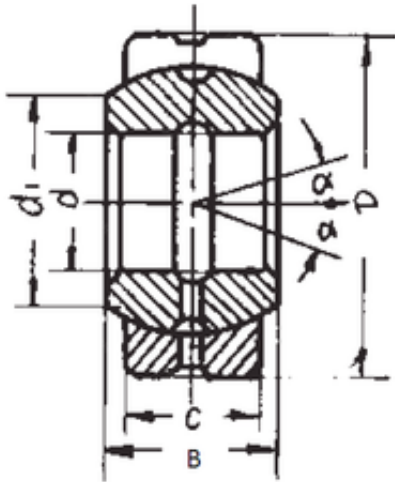

# Likao Bearing Co., Ltd.

30 mm x 47 mm x 22 mm FBJ GE30ES plain bearings

Bearing No. GE30ES

Size	30x47x22 mm
Bore Diameter	30 mm
Outer Diameter	47 mm
Width	22 mm
d	30 mm
D	47 mm
B	22 mm
C	18 mm
d1	34 mm
Angle	6 °
Weight	0,513 Kg
Basic dynamic load rating (C)	62 kN

GE30ES Bearing 2D drawings and 3D CAD models