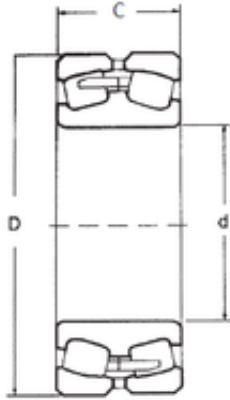

# Likao Bearing Co., Ltd.

180 mm x 380 mm x 126 mm FBJ 22336  
spherical roller bearings

Bearing No. 22336

Size	180x380x126 mm
Bore Diameter	180 mm
Outer Diameter	380 mm
Width	126 mm
d	180 mm
D	380 mm
B	126 mm
C	126 mm
Weight	60,08 Kg
Basic dynamic load rating (C)	1386 kN
Basic static load rating (C0)	2270 kN
(Grease) Lubrication Speed	700 r/min

22336 Bearing 2D drawings and 3D CAD models