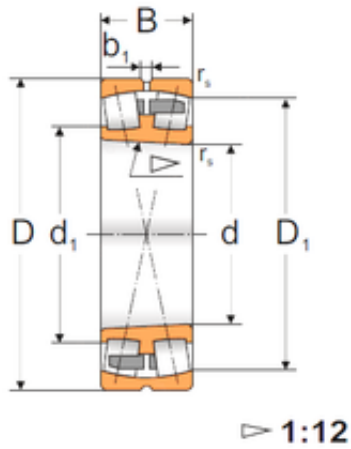

Likao Bearing Co., Ltd.

140 mm x 250 mm x 68 mm FBJ 22228K spherical roller bearings

Bearing No. 22228K

Size	140x250x68 mm
Bore Diameter	140 mm
Outer Diameter	250 mm
Width	68 mm
d	140 mm
D	250 mm
B	68 mm
C	68 mm
Weight	14,2 Kg
Basic dynamic load rating (C)	525,8 kN
Basic static load rating (C0)	805 kN
(Grease) Lubrication Speed	1000 r/min

22228K Bearing 2D drawings and 3D CAD models