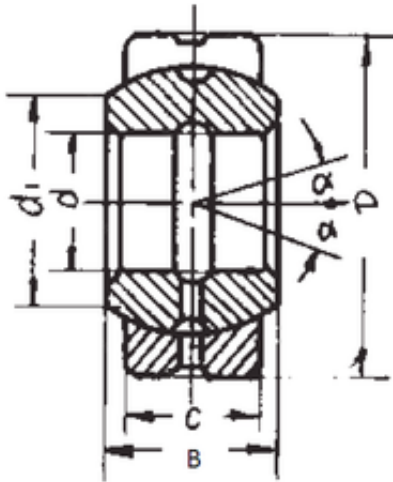

# Likao Bearing Co., Ltd.

40 mm x 62 mm x 28 mm FBJ GE40ES plain bearings

Bearing No. GE40ES

Size	40x62x28 mm
Bore Diameter	40 mm
Outer Diameter	62 mm
Width	28 mm
d	40 mm
D	62 mm
B	28 mm
C	22 mm
d1	45 mm
Angle	7 °
Weight	0,306 Kg
Basic dynamic load rating (C)	100 kN

GE40ES Bearing 2D drawings and 3D CAD models