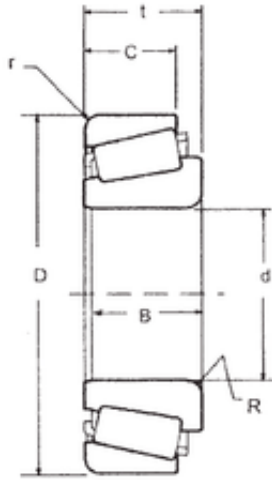

# Likao Bearing Co., Ltd.

71,438 mm x 117,475 mm x 30,162 mm FBJ  
33281/33462 tapered roller bearings

Bearing No. 33281/33462

Size	71.438x117.475x30.162 mm
Bore Diameter	71,438 mm
Outer Diameter	117,475 mm
Width	30,162 mm
d	71,438 mm
D	117,475 mm
T	30,162 mm
B	30,162 mm
C	23,812 mm
Weight	1,24 Kg
Basic dynamic load rating (C)	117 kN
Basic static load rating (C0)	175 kN
(Grease) Lubrication Speed	3000 r/min

33281/33462 Bearing 2D drawings and 3D CAD models