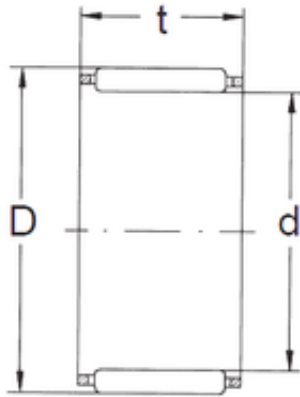

FBJ K84X92X20 needle roller bearings

Bearing No. K84X92X20

Size	84x92x20 mm
Bore Diameter	84 mm
Outer Diameter	92 mm
Width	20 mm
d	84 mm
D	92 mm
T	20 mm
Weight	0,126 Kg
Basic dynamic load rating (C)	55 kN
Basic static load rating (C0)	12 kN
(Grease) Lubrication Speed	3300 r/min

K84X92X20 Bearing 2D drawings and 3D CAD models