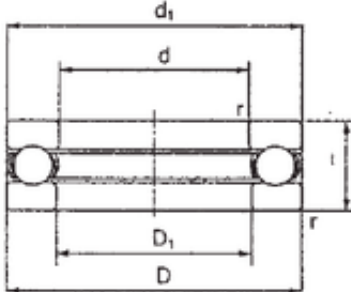

FBJ 2906 thrust ball bearings

Bearing No. 2906

Size	30x50x14 mm
Bore Diameter	30 mm
Outer Diameter	50 mm
Width	14 mm
d	30 mm
D	50 mm
T	14 mm
d1	0,6 mm
r min.	0,6 mm
D1	30,2 mm
Weight	0,107 Kg
Basic dynamic load rating (C)	20,2 kN
Basic static load rating (C0)	42 kN
(Grease) Lubrication Speed	3700 r/min

2906 Bearing 2D drawings and 3D CAD models