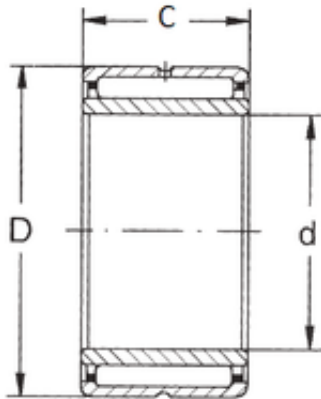

Likao Bearing Co., Ltd.

42 mm x 57 mm x 30 mm FBJ NKI 42/30 needle roller bearings

Bearing No. NKI 42/30

Size	42x57x30 mm
Bore Diameter	42 mm
Outer Diameter	57 mm
Width	30 mm
d	42 mm
D	57 mm
B	30 mm
C	30 mm
Weight	0,222 Kg
Basic dynamic load rating (C)	42,5 kN
Basic static load rating (C0)	91,5 kN
(Grease) Lubrication Speed	5500 r/min

NKI 42/30 Bearing 2D drawings and 3D CAD models