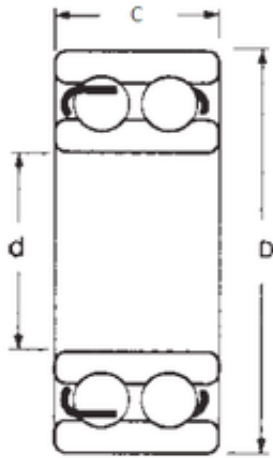

Likao Bearing Co., Ltd.

12 mm x 37 mm x 17 mm FBJ 4301-2RS deep groove ball bearings

Bearing No. 4301-2RS

Size	12x37x17 mm
Bore Diameter	12 mm
Outer Diameter	37 mm
Width	17 mm
d	12 mm
D	37 mm
B	17 mm
C	17 mm
Weight	0,1 Kg
Basic dynamic load rating (C)	14,7 kN
Basic static load rating (C0)	9,2 kN

4301-2RS Bearing 2D drawings and 3D CAD models