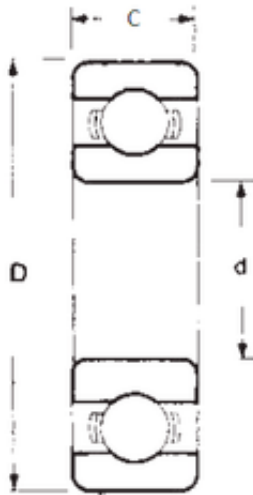

Likao Bearing Co., Ltd.

10 mm x 22 mm x 6 mm FBJ 6900 deep groove ball bearings

Bearing No. 6900

Size	10x22x6 mm
Bore Diameter	10 mm
Outer Diameter	22 mm
Width	6 mm
d	10 mm
D	22 mm
B	6 mm
C	6 mm
Weight	0,01 Kg
Basic dynamic load rating (C)	1,95 kN
Basic static load rating (C0)	0,75 kN
(Grease) Lubrication Speed	34000 r/min

6900 Bearing 2D drawings and 3D CAD models