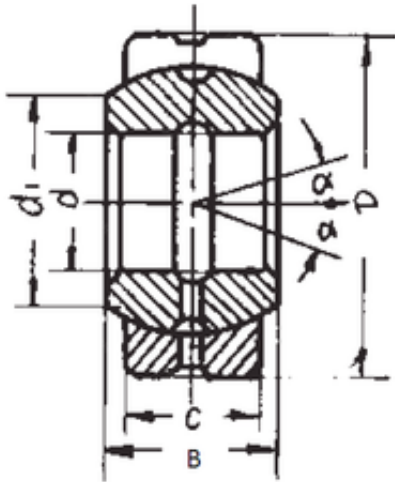

Likao Bearing Co., Ltd.

220 mm x 340 mm x 175 mm FBJ GEG220ES
plain bearings

Bearing No. GEG220ES

Size	220x340x175 mm
Bore Diameter	220 mm
Outer Diameter	340 mm
Width	175 mm
d	220 mm
D	340 mm
B	175 mm
C	100 mm
d1	243 mm
Angle	16 °
Weight	51,12 Kg
Basic dynamic load rating (C)	2550 kN

GEG220ES Bearing 2D drawings and 3D CAD models