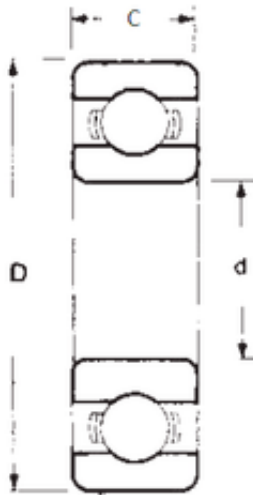

# Likao Bearing Co., Ltd.

35 mm x 72 mm x 17 mm FBJ 6207 deep groove ball bearings

Bearing No. 6207

Size	35x72x17 mm
Bore Diameter	35 mm
Outer Diameter	72 mm
Width	17 mm
d	35 mm
D	72 mm
B	17 mm
C	17 mm
Weight	0,29 Kg
Basic dynamic load rating (C)	25,5 kN
Basic static load rating (C0)	15,3 kN
(Grease) Lubrication Speed	9000 r/min

6207 Bearing 2D drawings and 3D CAD models