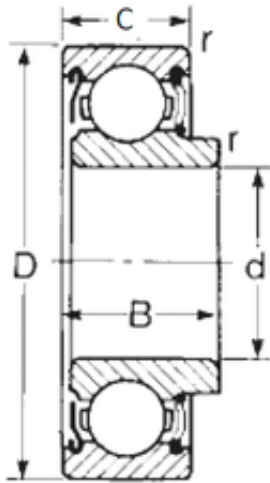

Likao Bearing Co., Ltd.

12 mm x 32 mm x 12,7 mm CYSD 87501 deep groove ball bearings

Bearing No. 87501

Size	12x32x12.7 mm
Bore Diameter	12 mm
Outer Diameter	32 mm
Width	12,7 mm
d	12 mm
D	32 mm
B	12,7 mm
C	10 mm
Weight	0,044 Kg
Basic dynamic load rating (C)	6,82 kN

87501 Bearing 2D drawings and 3D CAD models