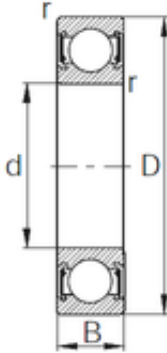

Likao Bearing Co., Ltd.

15 mm x 28 mm x 7 mm CYSD 6902-2RZ deep groove ball bearings

Bearing No. 6902-2RZ

Size	15x28x7 mm
Bore Diameter	15 mm
Outer Diameter	28 mm
Width	7 mm
d	15 mm
D	28 mm
B	7 mm
C	7 mm
r min.	0,3 mm
Weight	0,018 Kg
Basic dynamic load rating (C)	4 kN

6902-2RZ Bearing 2D drawings and 3D CAD models