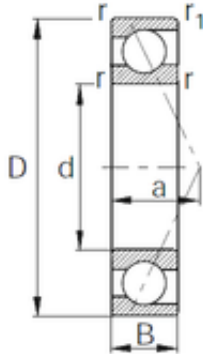

# Likao Bearing Co., Ltd.

30 mm x 62 mm x 16 mm CYSD 7206B angular contact ball bearings

Bearing No. 7206B

Size	30x62x16 mm
Bore Diameter	30 mm
Outer Diameter	62 mm
Width	16 mm
d	30 mm
D	62 mm
B	16 mm
C	16 mm
Angle ( ° )	40 °
r min.	1 mm
Basic dynamic load rating (C)	20,5 kN
Basic static load rating (C0)	13,5 kN
(Grease) Lubrication Speed	11000 r/min

7206B Bearing 2D drawings and 3D CAD models