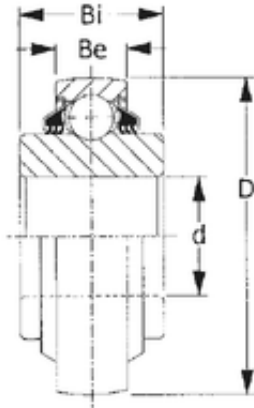

Likao Bearing Co., Ltd.

38,113 mm x 80 mm x 42,875 mm CYSD
W208PPB2 deep groove ball bearings

Bearing No. W208PPB2

Size	38.113x80x42.875 mm
Bore Diameter	38,113 mm
Outer Diameter	80 mm
Width	42,875 mm
d	38,113 mm
D	80 mm
B	42,875 mm
C	18 mm
Be	18 mm

W208PPB2 Bearing 2D drawings and 3D CAD models