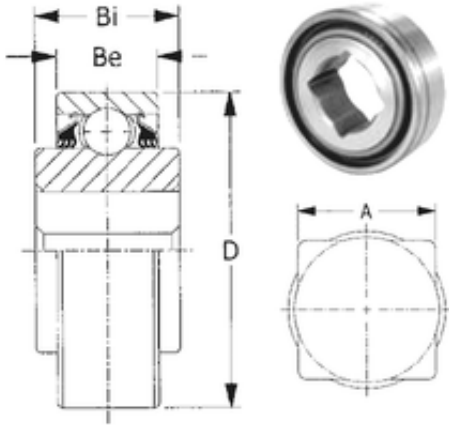

# Likao Bearing Co., Ltd.

28,575 mm x 80 mm x 39,52 mm CYSD  
W208PP5 deep groove ball bearings

Bearing No. W208PP5

Size	28.575x80x39.52 mm
Bore Diameter	28,575 mm
Outer Diameter	80 mm
Width	39,52 mm
d	28,575 mm
D	80 mm
B	39,52 mm
C	18 mm
Be	18 mm
Bi	39,52 mm

W208PP5 Bearing 2D drawings and 3D CAD models