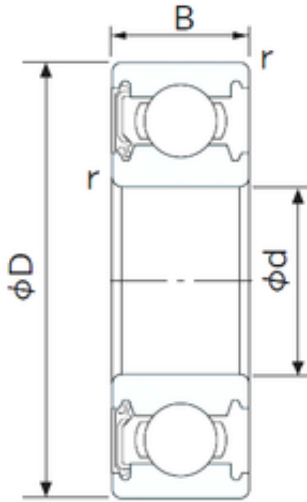

Likao Bearing Co., Ltd.

20 mm x 42 mm x 12 mm CYSD 6004-RS deep groove ball bearings

Bearing No. 6004-RS

Size	20x42x12 mm
Bore Diameter	20 mm
Outer Diameter	42 mm
Width	12 mm
d	20 mm
D	42 mm
B	12 mm
C	12 mm
r min.	0,6 mm
Weight	0,06 Kg
Basic dynamic load rating (C)	9,38 kN
Basic static load rating (C0)	5,03 kN
(Grease) Lubrication Speed	9500 r/min

6004-RS Bearing 2D drawings and 3D CAD models