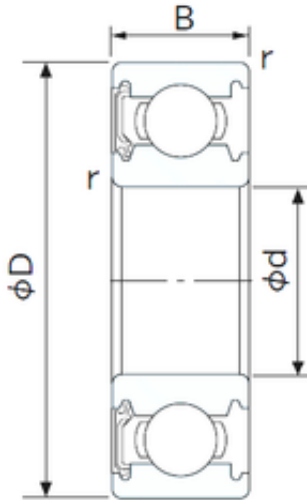

Likao Bearing Co., Ltd.

70 mm x 100 mm x 16 mm CYSD 6914-RZ
deep groove ball bearings

Bearing No. 6914-RZ

Size	70x100x16 mm
Bore Diameter	70 mm
Outer Diameter	100 mm
Width	16 mm
d	70 mm
D	100 mm
B	16 mm
C	16 mm
r min.	1 mm
Weight	0,336 Kg
Basic dynamic load rating (C)	16,5 kN

6914-RZ Bearing 2D drawings and 3D CAD models