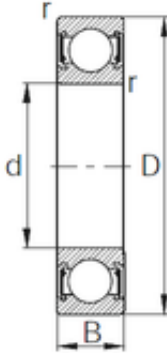

Likao Bearing Co., Ltd.

75 mm x 105 mm x 16 mm CYSD 6915-2RZ deep groove ball bearings

Bearing No. 6915-2RZ

Size	75x105x16 mm
Bore Diameter	75 mm
Outer Diameter	105 mm
Width	16 mm
d	75 mm
D	105 mm
B	16 mm
C	16 mm
r min.	1 mm
Weight	0,35 Kg
Basic dynamic load rating (C)	23,7 kN

6915-2RZ Bearing 2D drawings and 3D CAD models