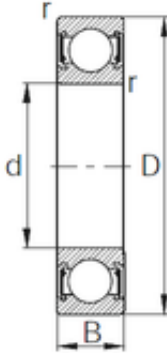

Likao Bearing Co., Ltd.

40 mm x 52 mm x 7 mm CYSD 6808-2RZ deep groove ball bearings

Bearing No. 6808-2RZ

Size	40x52x7 mm
Bore Diameter	40 mm
Outer Diameter	52 mm
Width	7 mm
d	40 mm
D	52 mm
B	7 mm
C	7 mm
r min.	0,3 mm
Weight	0,034 Kg
Basic dynamic load rating (C)	4,4 kN

6808-2RZ Bearing 2D drawings and 3D CAD models