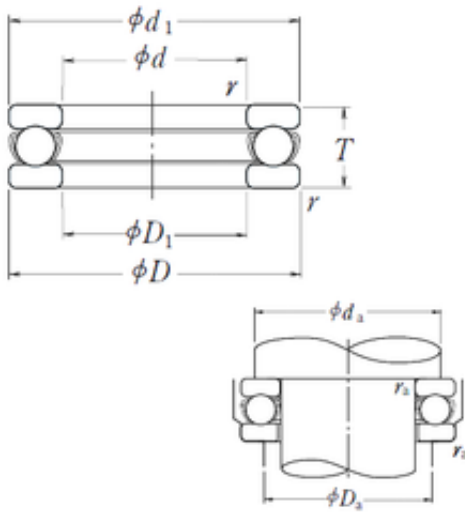

Likao Bearing Co., Ltd.

nsk 51105 bearing

Bearing No. 51105

Size	25x42x11 mm
Bore Diameter	25 mm
Outer Diameter	42 mm
Width	11 mm
d	25 mm
D	42 mm
T	11 mm
d1	42 mm
r min.	0,6 mm
D1	26 mm
da min.	35 mm
Da max.	32 mm
ra max.	0,6 mm
Weight	0,056 Kg
Basic dynamic load rating (C)	19,7 kN
Basic static load rating (C0)	37 kN
(Grease) Lubrication Speed	4800 r/min
Category	Thrust Ball Bearing
Inventory	0.0
Manufacturer Name	NSK
Minimum Buy Quantity	N/A
Weight / Kilogram	0.05
Product Group	B00308
Rolling Element	Ball Bearing
Thrust Bearing	Yes
Single or Double Direction	Single Direction

51105 Bearing 2D drawings and 3D CAD models

Likao Bearing Co., Ltd.

Banded	No
Cage Material	Steel
Precision Class	Non-Precision
Component Description	Roller Assembly Plus Raceways
Other Features	Single Row With Flat Seat
Long Description	25MM Bore 1; 26MM Bore 2; 42MM Outside Diameter; 11MM Height; Ball Bearing; Single Direction; Not Banded; Steel Cage; Non-Precision
Inch - Metric	Metric
Category	Thrust Ball Bearings
UNSPSC	31171552
Harmonized Tariff Code	8482.10.50.08
Noun	Bearing
Keyword String	Ball Thrust
Manufacturer URL	http://www.nskamericas.com
Manufacturer Item Number	51105
Weight / LBS	0.12346
Overall Height with Aligning Washer	0 Inch 0 Millimeter
Bore 2	1.024 Inch 26 Millimeter
Height	0.433 Inch 11 Millimeter
Outside Diameter	1.654 Inch 42 Millimeter
Bore 1	0.984 Inch 25 Millimeter
bore diameter:	25 mm
static load capacity:	3800 kg
outside diameter:	42 mm
dynamic load capacity:	2010 kg
overall width:	11 mm
operating temperature range:	Maximum of +120 ° C