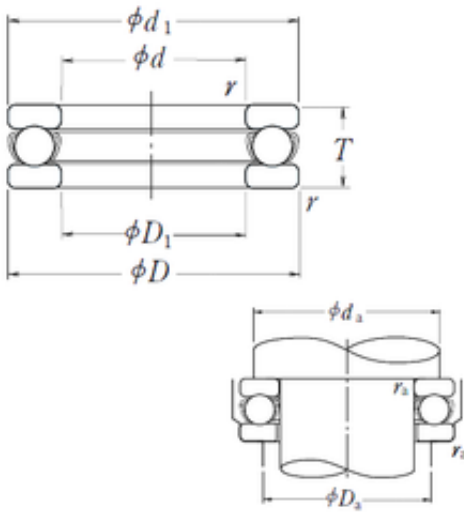

## nsk 51104 bearing

Bearing No. 51104

Size	20x35x10 mm
Bore Diameter	20 mm
Outer Diameter	35 mm
Width	10 mm
d	20 mm
D	35 mm
T	10 mm
d1	35 mm
r min.	0,3 mm
D1	21 mm
da min.	29 mm
Da max.	26 mm
ra max.	0,3 mm
Weight	0,037 Kg
Basic dynamic load rating (C)	15,1 kN
Basic static load rating (C0)	26,6 kN
(Grease) Lubrication Speed	5300 r/min
Category	Thrust Ball Bearing
Inventory	0.0
Manufacturer Name	NSK
Minimum Buy Quantity	N/A
Weight / Kilogram	0.04
Product Group	B00308
Rolling Element	Ball Bearing
Thrust Bearing	Yes
Single or Double Direction	Single Direction

## Likao Bearing Co., Ltd.

Banded	No
Cage Material	Steel
Precision Class	Non-Precision
Component Description	Roller Assembly Plus Raceways
Other Features	Single Row   With Flat Seat
Long Description	20MM Bore 1; 21MM Bore 2; 35MM Outside Diameter; 10MM Height; Ball Bearing; Single Direction; Not Banded; Steel Cage; Non-Precision
Inch - Metric	Metric
Category	Thrust Ball Bearings
UNSPSC	31171552
Harmonized Tariff Code	8482.10.50.08
Noun	Bearing
Keyword String	Ball Thrust
Manufacturer URL	<a href="http://www.nskamericas.com">http://www.nskamericas.com</a>
Manufacturer Item Number	51104
Weight / LBS	0.08157
Outside Diameter	1.378 Inch   35 Millimeter
Height	0.394 Inch   10 Millimeter
Bore 2	0.827 Inch   21 Millimeter
Overall Height with Aligning Washer	0 Inch   0 Millimeter
Bore 1	0.787 Inch   20 Millimeter
bore diameter:	20 mm
static load capacity:	2710 kg
outside diameter:	35 mm
dynamic load capacity:	1540 kg
overall width:	10 mm
operating temperature range:	Maximum of +120 ° C